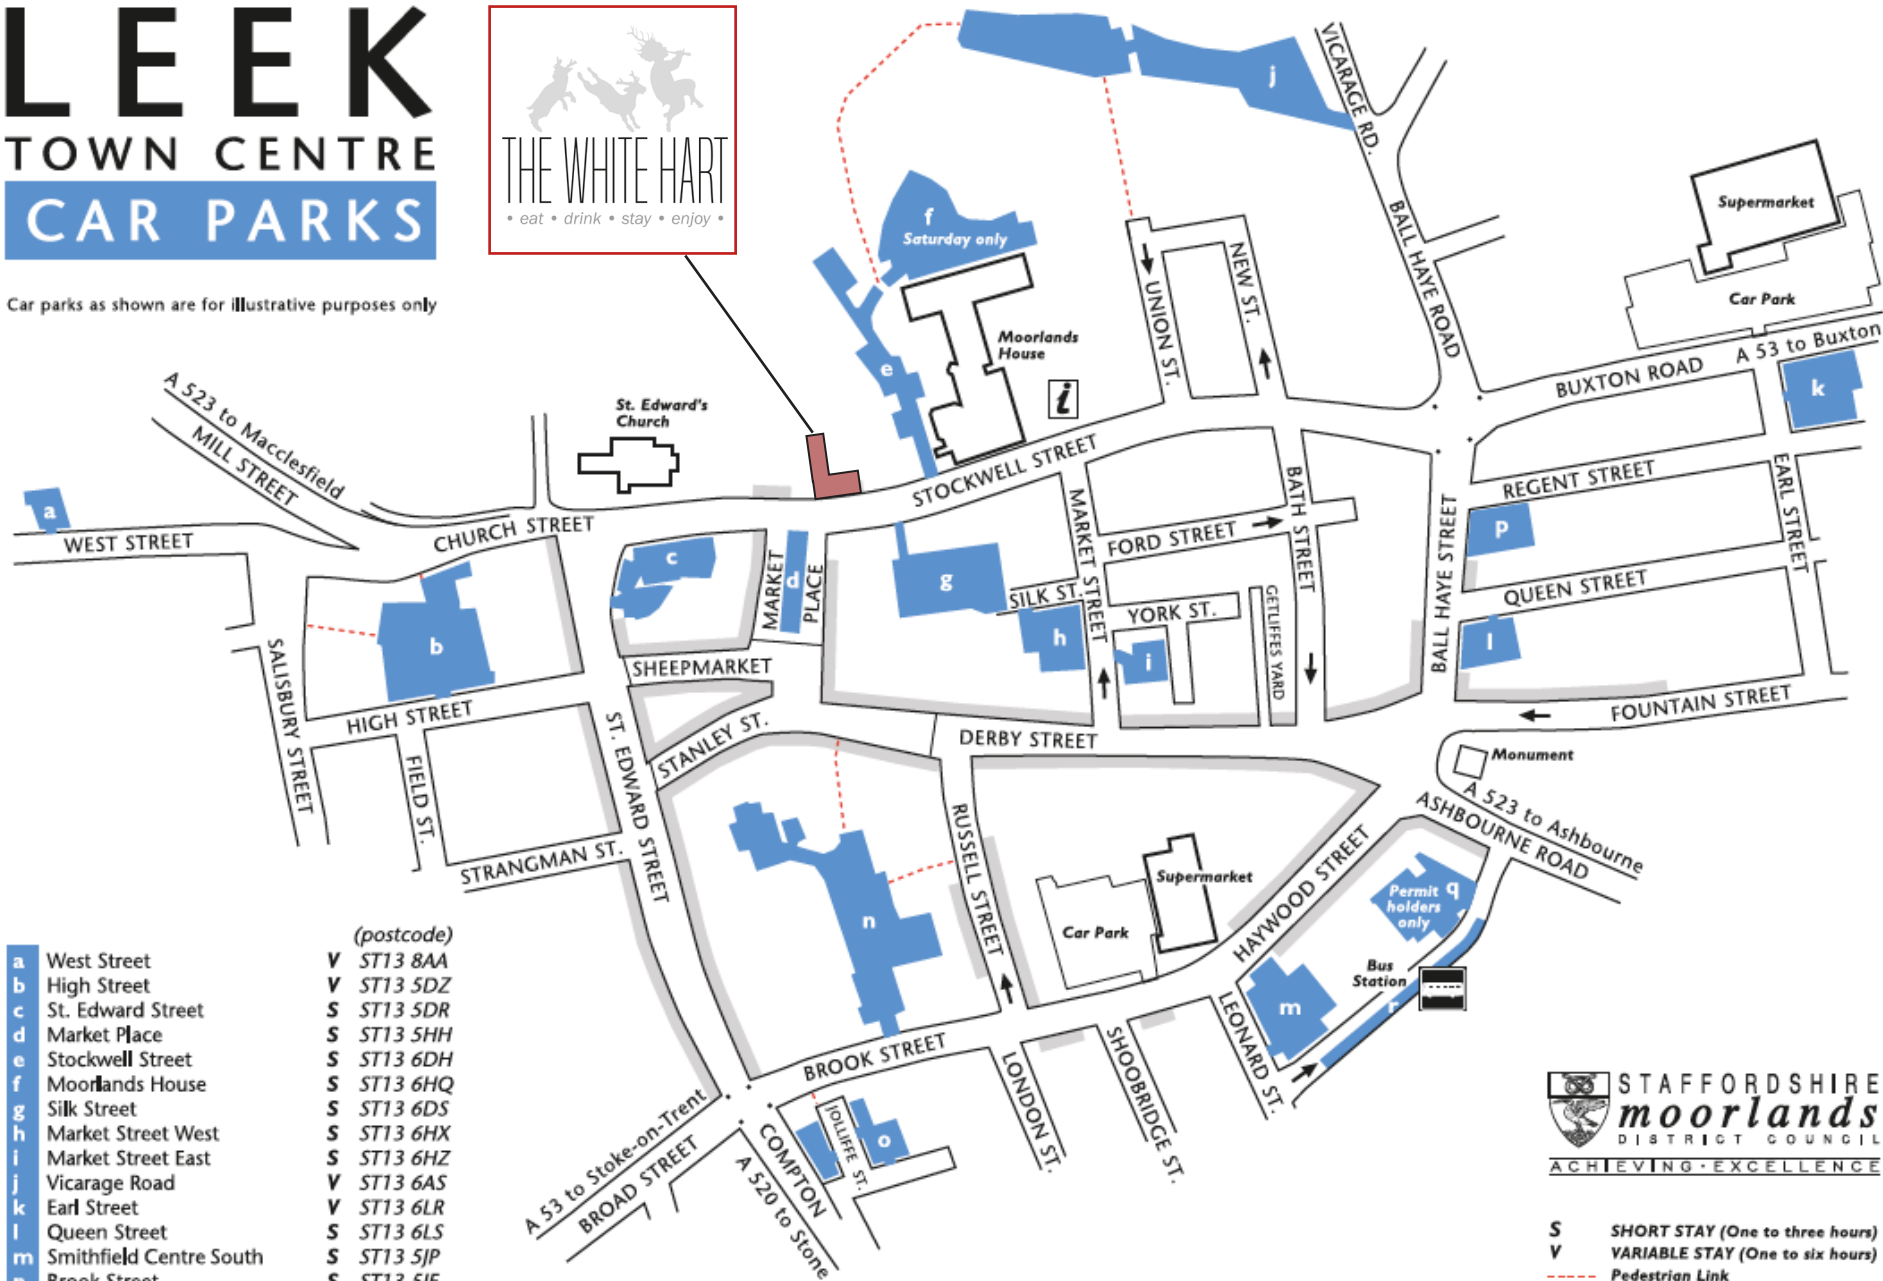

LEEK TOWN CENTRE CAR PARKS

Car parks as shown are for illustrative purposes only

a	West Street	V	ST13 8AA
b	High Street	V	ST13 5DZ
c	St. Edward Street	S	ST13 5DR
d	Market Place	S	ST13 5HH
e	Stockwell Street	S	ST13 6DH
f	Moorlands House	S	ST13 6HQ
g	Silk Street	S	ST13 6DS
h	Market Street West	S	ST13 6HX
i	Market Street East	S	ST13 6HZ
j	Vicarage Road	V	ST13 6AS
k	Earl Street	V	ST13 6LR
l	Queen Street	V	ST13 6LS
m	Smithfield Centre South	S	ST13 5JP
n	Brook Street	S	ST13 5JE
o	Jolliffe Street	V	ST13 5LH
p	Regent Street	S	ST13 6LU
q	Smithfield Centre North	V	ST13 5JS
r	Smithfield Centre Bus Parking	V	ST13 5JS

- S** SHORT STAY (One to three hours)
- V** VARIABLE STAY (One to six hours)
- - - Pedestrian Link
- Main Shopping Area
- One Way Street
- Parking for Coaches

LEEK TOWN CENTRE CAR PARKS

Car parks as shown are for illustrative purposes only

a	West Street	V	ST13 8AA
b	High Street	V	ST13 5DZ
c	St. Edward Street	S	ST13 5DR
d	Market Place	S	ST13 5HH
e	Stockwell Street	S	ST13 6DH
f	Moorlands House	S	ST13 6HQ
g	Silk Street	S	ST13 6DS
h	Market Street West	S	ST13 6HX
i	Market Street East	S	ST13 6HZ
j	Vicarage Road	V	ST13 6AS
k	Earl Street	V	ST13 6LR
l	Queen Street	V	ST13 6LS
m	Smithfield Centre South	S	ST13 5JP
n	Brook Street	S	ST13 5JE
o	Jolliffe Street	V	ST13 5LH
p	Regent Street	S	ST13 6LU
q	Smithfield Centre North	V	ST13 5JS
r	Smithfield Centre Bus Parking	V	ST13 5JS

- S** SHORT STAY (One to three hours)
- V** VARIABLE STAY (One to six hours)
- Pedestrian Link
- Main Shopping Area
- One Way Street
- Parking for Coaches